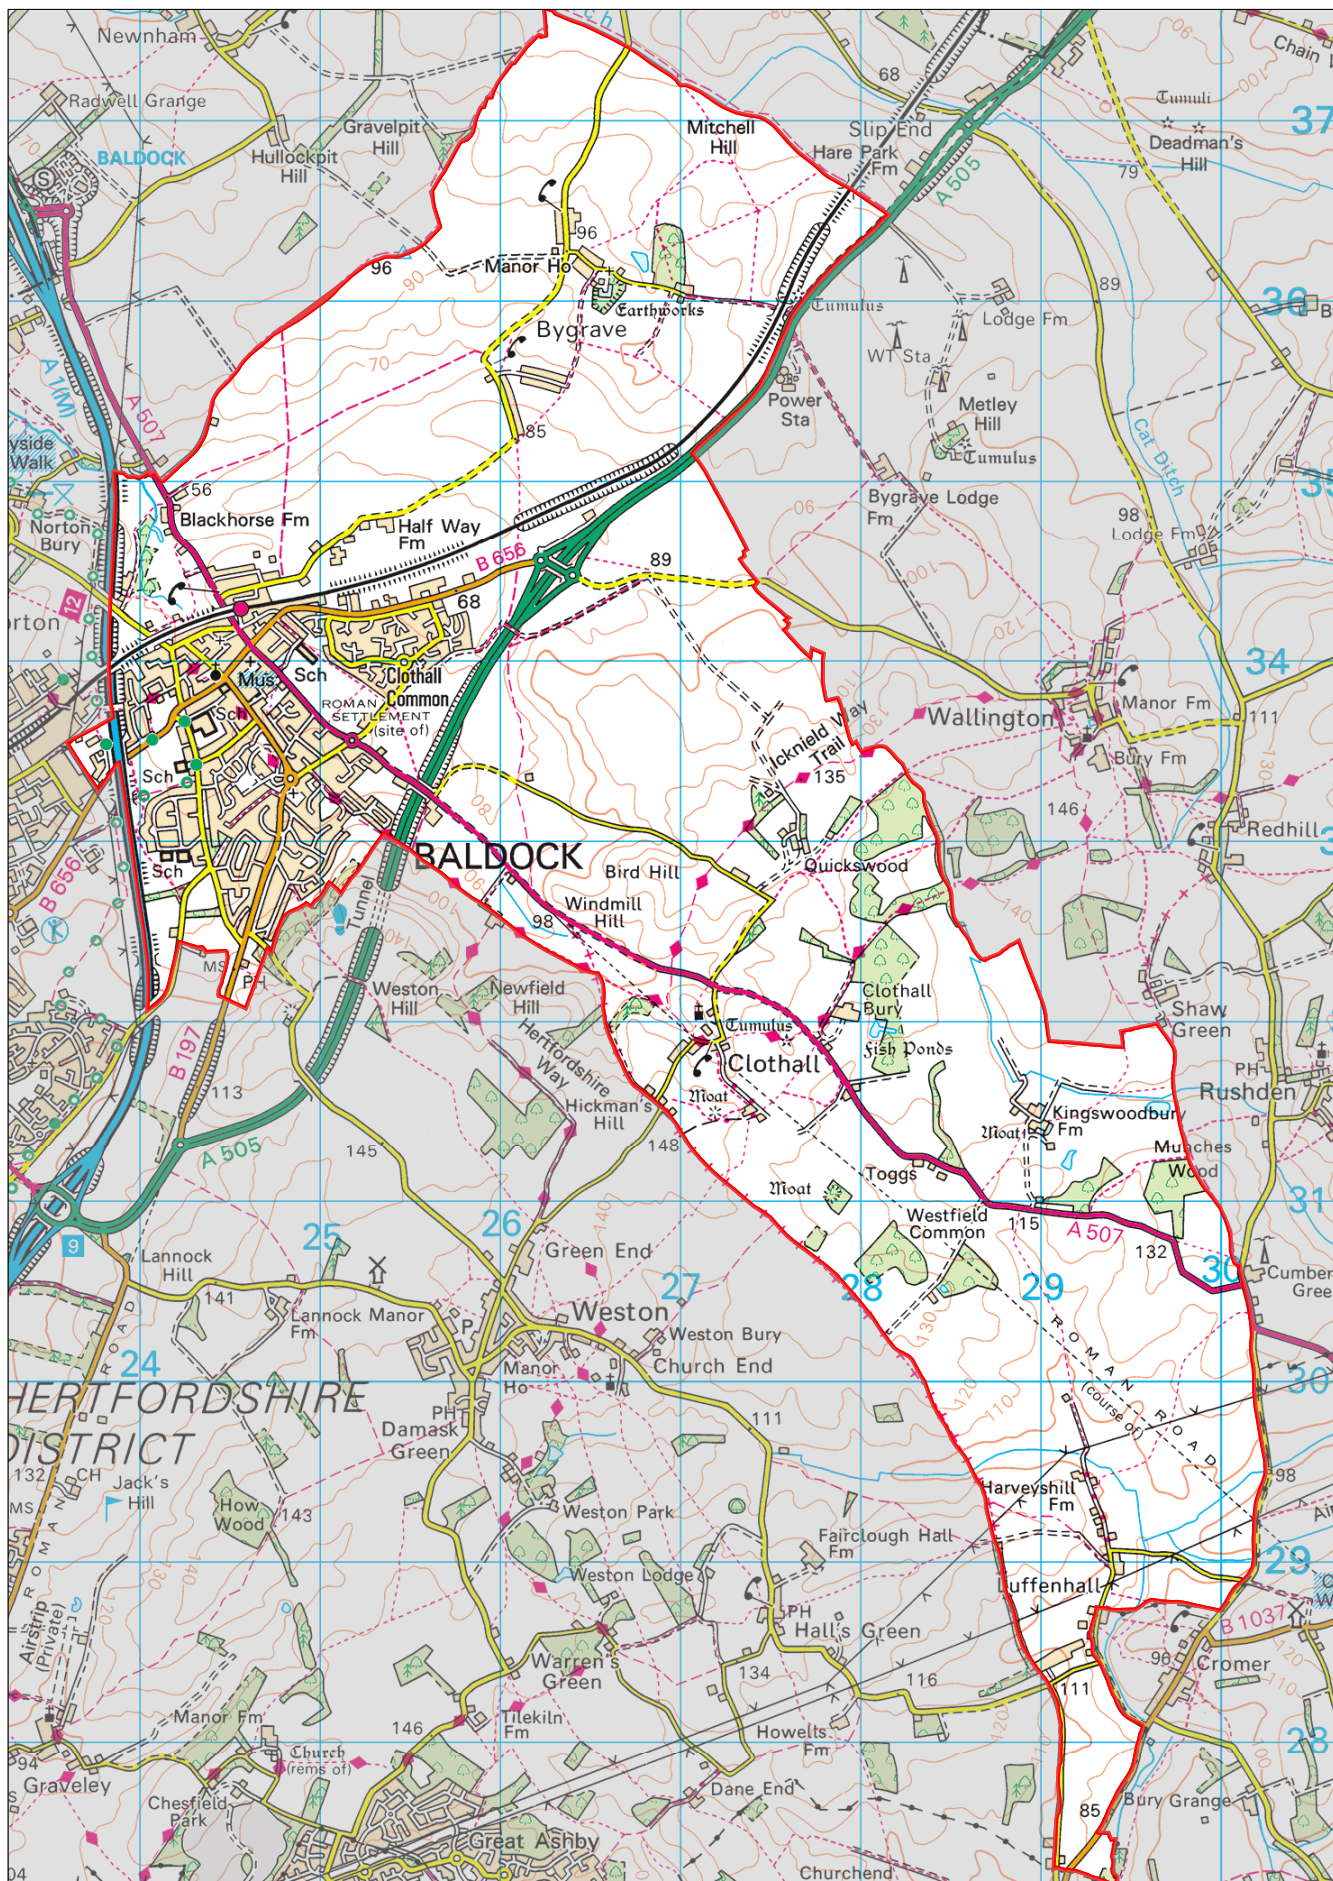

Designated Neighbourhood Area - Baldock, Bygrave and Clothall

Scale: 1:42000
Date: 10:12:18